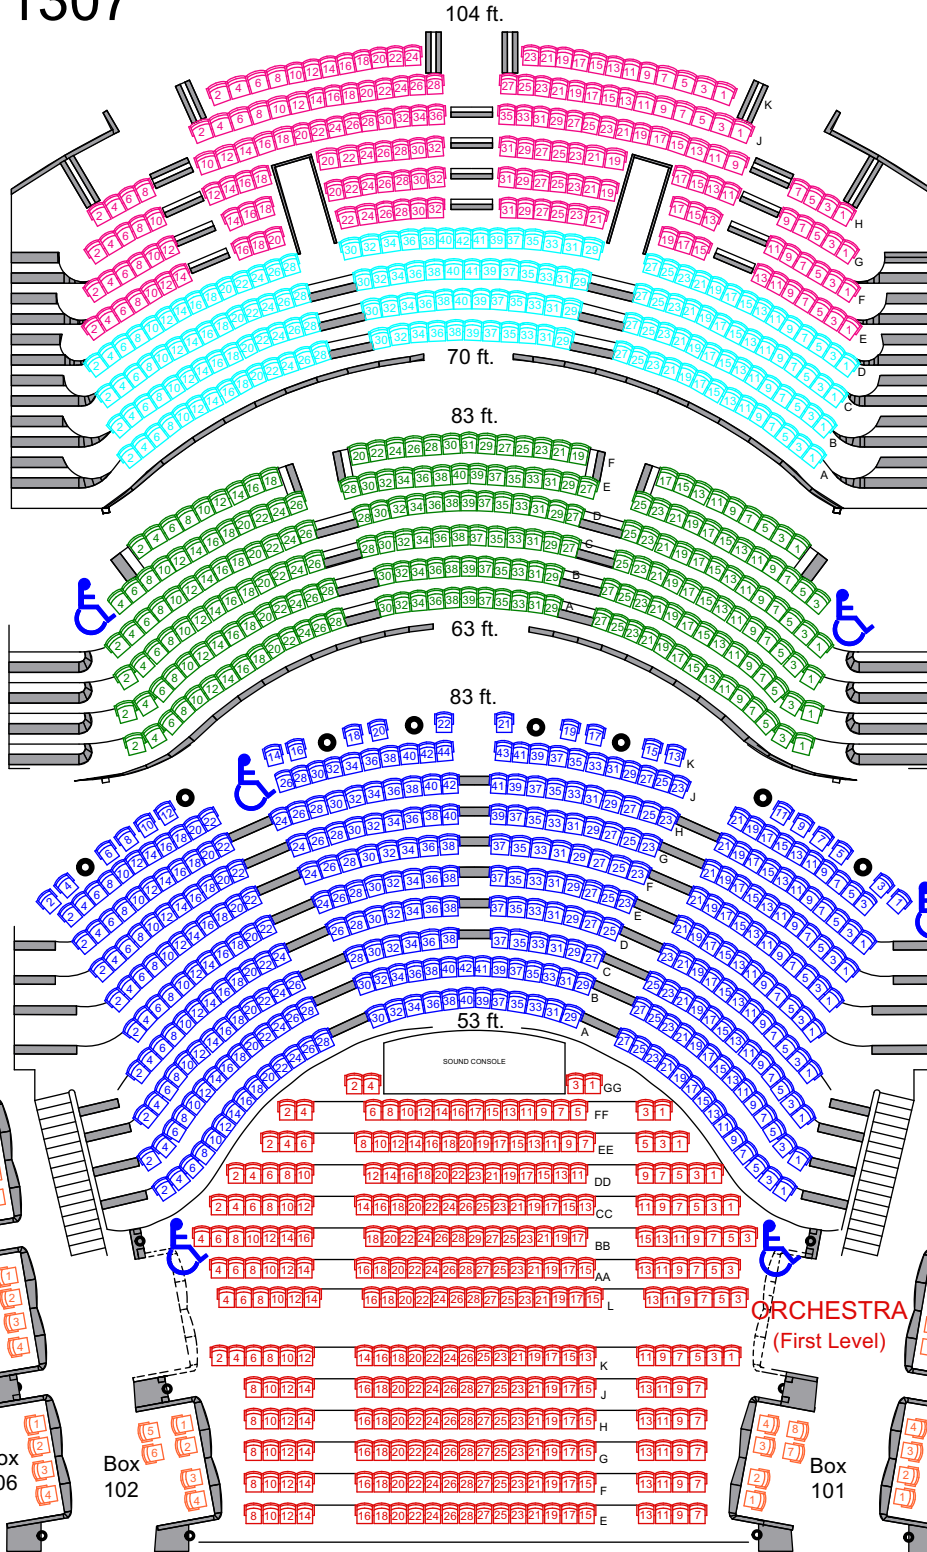

Drama

Capacity 1307

Stage
Charts are color coded by level
not price