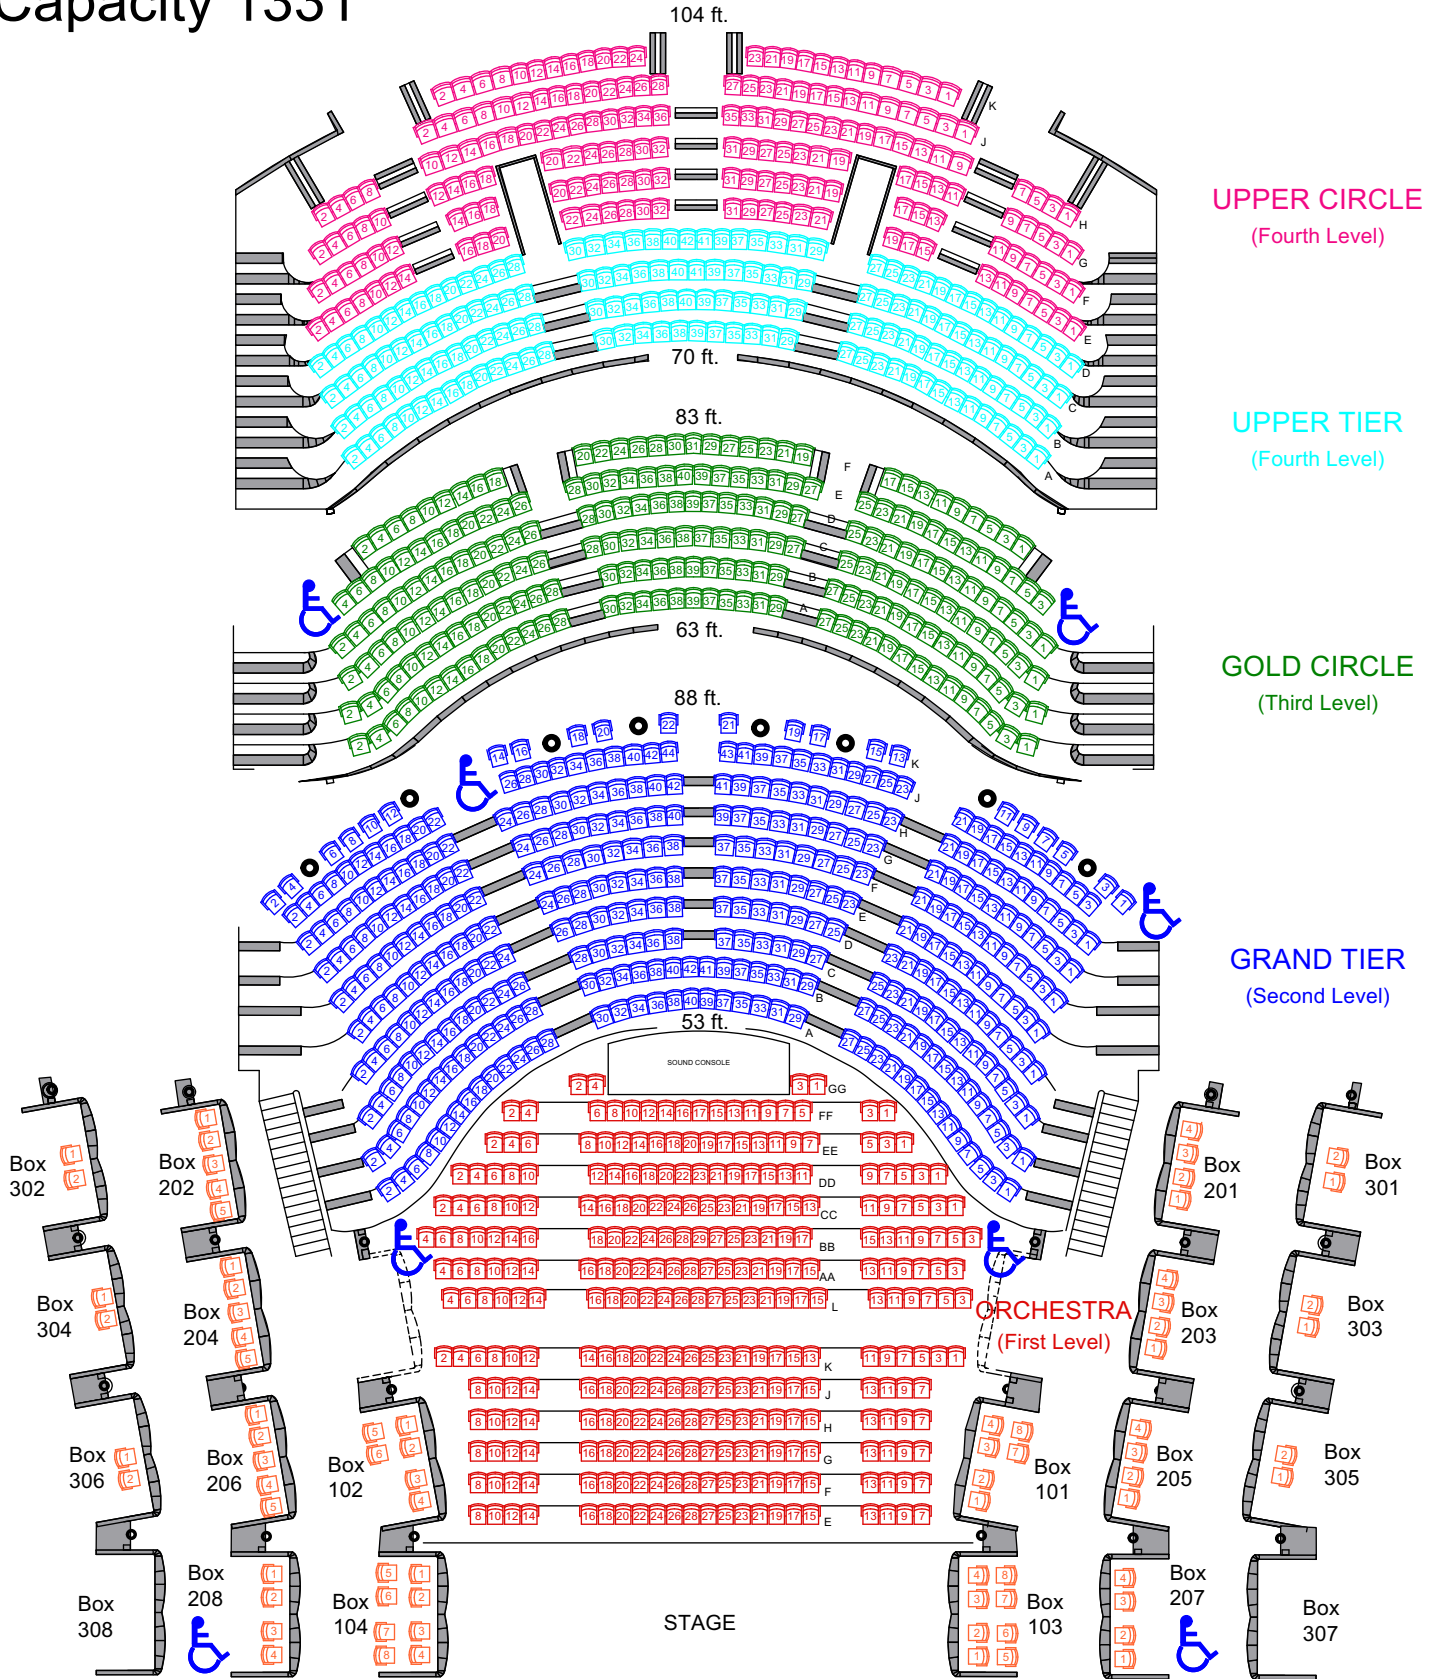

# RECITAL

Capacity 1331

Orchestra Shell  
 Charts are color coded by Level  
 not by price